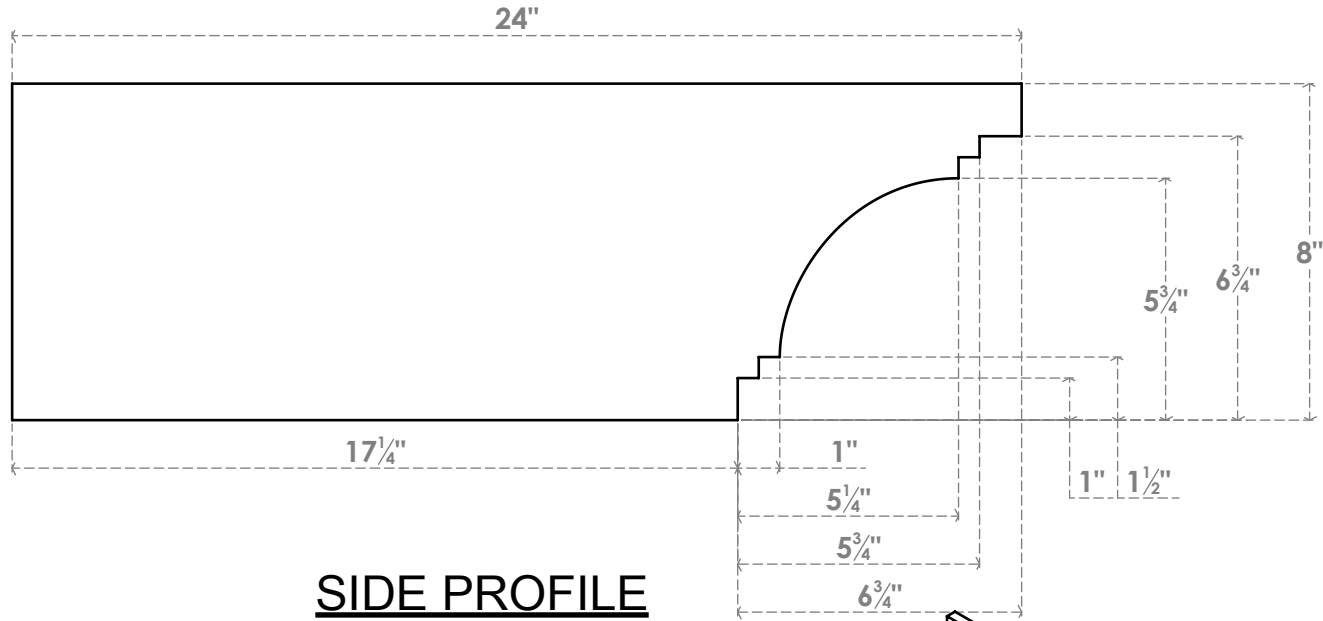

# RFTP03X08X24PEC

3"W X 8"H X 24"L PESCADERO ARCHITECTURAL GRADE PVC RAFTER TAIL

**ISOMETRIC**

EKENA MILLWORK  
 2300 WEST MAIN ST.  
 CLARKSVILLE, TX 75426  
 TOLL FREE: 866-607-0453  
 WWW.EKENAMILLWORK.COM