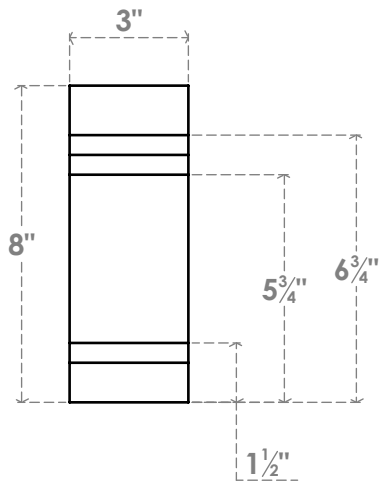

# RFTP03X08X24PEC

3"W X 8"H X 24"L PESCADERO ARCHITECTURAL GRADE PVC RAFTER TAIL

**ISOMETRIC**

EKENA MILLWORK  
 2300 WEST MAIN ST.  
 CLARKSVILLE, TX 75426  
 TOLL FREE: 866-607-0453  
 WWW.EKENAMILLWORK.COM

**NOTES**

1. INSTALLATION TO BE COMPLETED IN ACCORDANCE WITH MANUFACTURER'S SPECIFICATIONS.
2. DRAWING MAY NOT BE TO SCALE
3. THIS DRAWING IS INTENDED FOR DESIGN AND PLANNING PURPOSES ONLY.
4. ALL INFORMATION CONTAINED HEREIN WAS CURRENT AT THE TIME OF DEVELOPMENT BUT MUST BE REVIEWED AND APPROVED BY THE PRODUCT MANUFACTURER TO BE CONSIDERED ACCURATE.
5. ARCHITECTURAL GRADE PVC PRODUCTS ARE MADE FROM EXPANDED CELLULAR PVC AND COME NATURALLY WHITE BUT MAY BE PAINTED